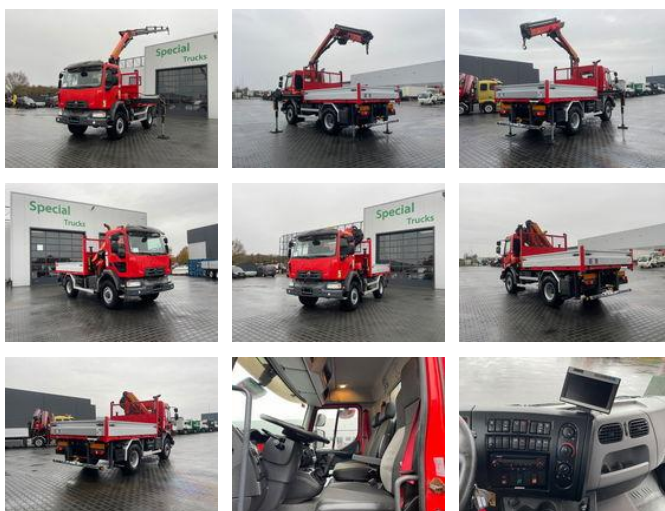

## Renault D12 250 4x4 (singel tires) euro 6 + Palfinger PK12002-EH C (year 2018) + Winch / Only 20.309Km !!!

### Eigenschappen

Ledig gewicht	8.765kg
Laadvermogen	3.235kg
Max. gewicht	12.000kg
Cabine	Nee
Hefhoogte	1.550cm

# Renault D12 250 4x4 (singel tires) euro 6 + Palfinger PK12002-EH C (year 2018) + Winch / Only 20.309Km !!!

## Omschrijving

Renault D12 Traction 4x4 (Single tires) Only 20.309km !! Euro 6 engine ( 250ps) Drawbar coupling Steel suspension Palfinger PK12002-EH C 4x Hydraulic extendable Crane is from: 2018 Only 589 crane hours !! Hydraulic winch on crane Radio remote control 4x hydraulic stabilizers Truck is in top condition !!