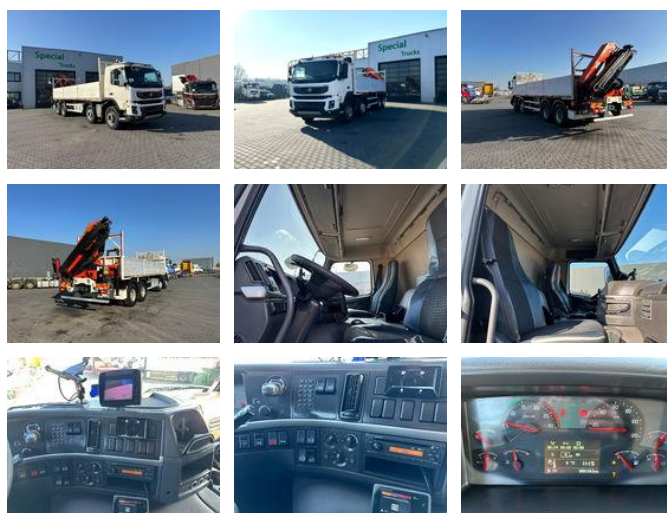

Volvo FMX 450 8x4 / Euro 5 / Palfinger PK22002-EH D

General features

Brand	Volvo
Model	FMX 450
Subcategory	Crane truck
Odometer reading	380.159km
Construction year	2012
Date of first registration	18-07-2012
Condition	Used
General condition	Very good
Fuel	Diesel

Characteristics

Empty weight	17.442kg
Load capacity	14.558kg
GWV	32.000kg
Cabin	No
Lifting capacity	5.700kg
Lifting height	1.800cm

Volvo FMX 450 8x4 / Euro 5 / Palfinger PK22002-EH D

Technical specifications

Number of axes	4
Axis configuration	8x4
Transmission	Automatic
Engine output	450kw

Accessories

- Anti-lock braking system
- Air conditioning
- Leaf spring suspension
- Cruise control
- Fog lights
- Parabolic suspension
- PTO
- Radio/CD player
- Particulate filter
- Visor