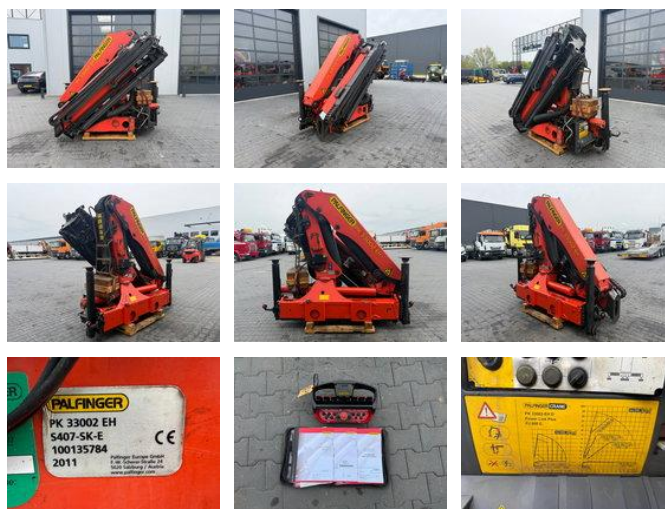

Palfinger PK33002-EH D Crane / Kraan / Autolaadkraan / Ladekran / Kran / Grua / Grues

General features

Brand	Palfinger
Subcategory	Loader crane
Construction year	2012
Condition	Used
General condition	Very good

Palfinger PK33002-EH D Crane / Kraan / Autolaadkraan / Ladekran / Kran / Grua / Grues

Accessories