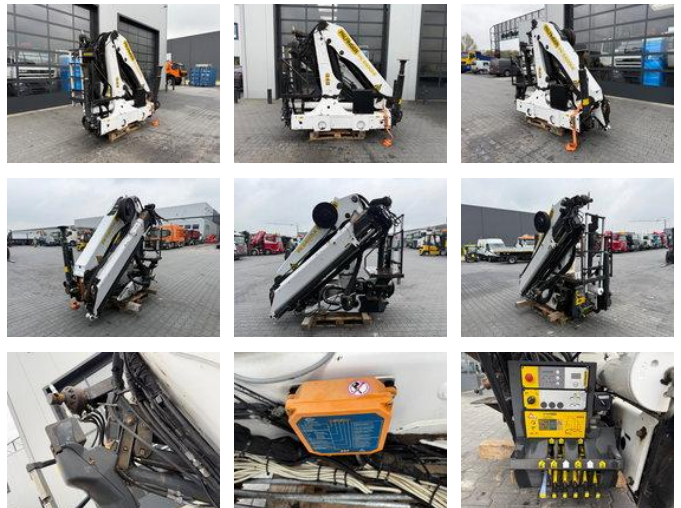

# Palfinger PK24001-K B Crane / Kraan / Autolaadkraan / Ladekran / Kran / Grua / Grues

## General features

Brand	Palfinger
Subcategory	Loader crane
Construction year	2011
Condition	Used
General condition	Very good