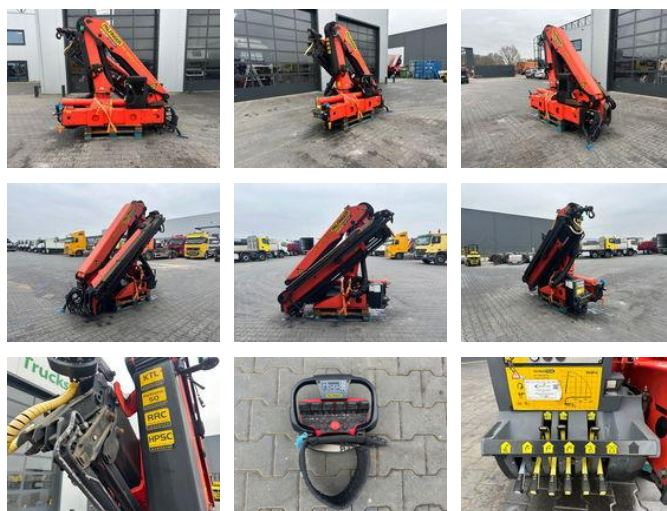

Palfinger PK18002-EH B Crane / Kraan / Autolaadkraan / Ladekrane / Kran / Grua / Grues

General features

Brand	Palfinger
Subcategory	Loader crane
Odometer reading	2.500km
Construction year	2014
Date of first registration	31-12-2014
Condition	Used
General condition	Very good
CE marking	Yes

Characteristics

Lifting height 1.400cm

Palfinger PK18002-EH B Crane / Kraan / Autolaadkraan / Ladekrane / Kran / Grua / Grues

Accessories