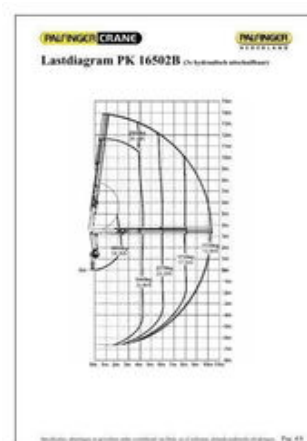

Palfinger PK16502 B Crane / Kraan / Autolaadkraan / Ladekran / Kran / Grua / Grues

General features

Brand	Palfinger
Subcategory	Loader crane
Odometer reading	2.500km
Construction year	2007
Date of first registration	31-12-2007
Condition	Used
General condition	Very good
CE marking	Yes

Characteristics

Lifting height

1.400cm

Palfinger PK16502 B Crane / Kraan / Autolaadkraan / Ladekrane / Kran / Grua / Grues

Accessories