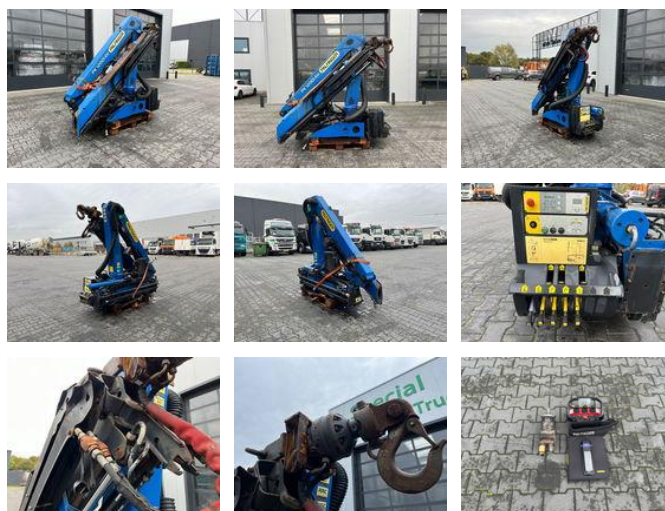

Palfinger PK12001-EH A Crane / Kraan / Autolaadkraan / Ladekrane / Kran / Grua / Grues

General features

Brand	Palfinger
Subcategory	Loader crane
Odometer reading	2.500km
Construction year	2012
Date of first registration	31-12-2012
Condition	Used
General condition	Very good
ceMarking	Yes

Characteristics

Lifting height

1.100cm

Palfinger PK12001-EH A Crane / Kraan / Autolaadkraan /
Ladekrane / Kran / Grua / Grues

Accessories