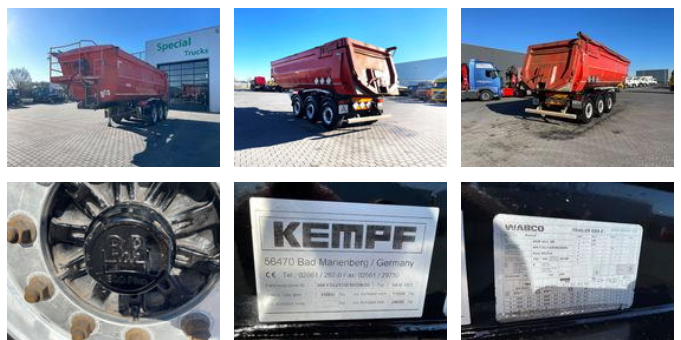

Kempf SKM 35/3

General features

| | |
|----------------------------|------------|
| Brand | Kempf |
| Subcategory | Tipper |
| Construction year | 2014 |
| Date of first registration | 11-12-2014 |
| Condition | Used |
| General condition | Very good |

Characteristics

| | |
|---------------|----------|
| Empty weight | 6.080kg |
| Load capacity | 31.920kg |
| GWV | 38.000kg |

Kempf SKM 35/3

Technical specifications

Number of axes

3

Accessories

-
- Anti-lock braking system
- Air suspension