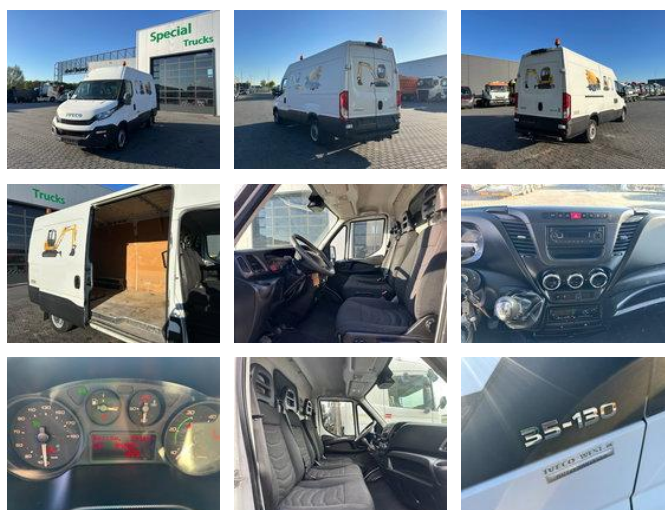

## Iveco Daily 35S13 / Airco / Cruise control

### General features

Brand	Iveco
Subcategory	Closed
Odometer reading	184.200km
Construction year	2015
Date of first registration	09-09-2015
Color	White
Condition	Used
General condition	Very good
Fuel	Diesel
Emission class	Euro 5

### Characteristics

Empty weight	2.374kg
Load capacity	1.125kg
GVW	3.500kg
Cabin	cabin.