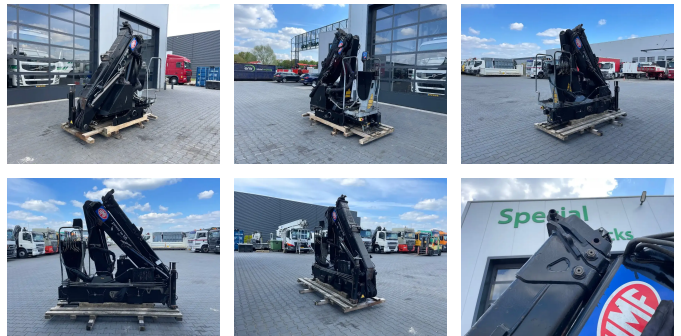

Special Trucks

HMF 1643 Z2 Crane / Kraan / Autolaadkraan / Ladekrane / Kran / Grua / Grues

General features

Brand	HMF
Subcategory	Loader crane
Construction year	2010
Condition	Used
General condition	Very good

HMF 1643 Z2 Crane / Kraan / Autolaadkraan / Ladekrane / Kran / Grua / Grues

Accessories