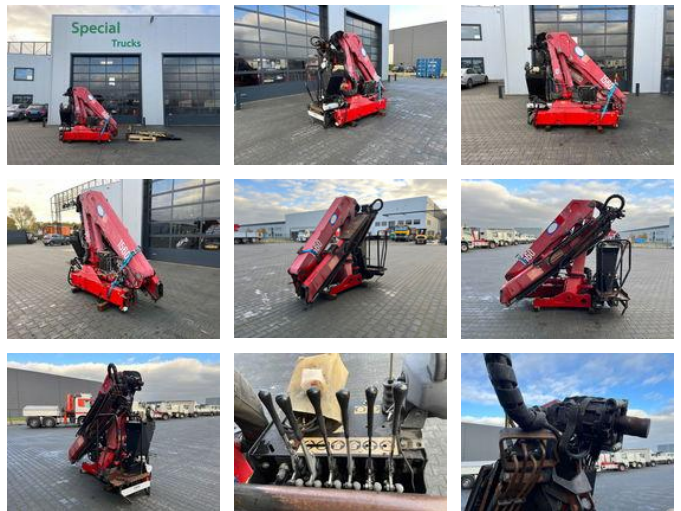

# Special Trucks

## HMF 1560 K2 Crane / Kraan / Autolaadkraan / Ladekran / Kran / Grua / Grues

### General features

Brand	HMF
Subcategory	Loader crane
Odometer reading	2.500km
Construction year	2006
Date of first registration	31-12-2006
Condition	Used
General condition	Good
ceMarking	1

### Characteristics

liftingHeight 1.040cm