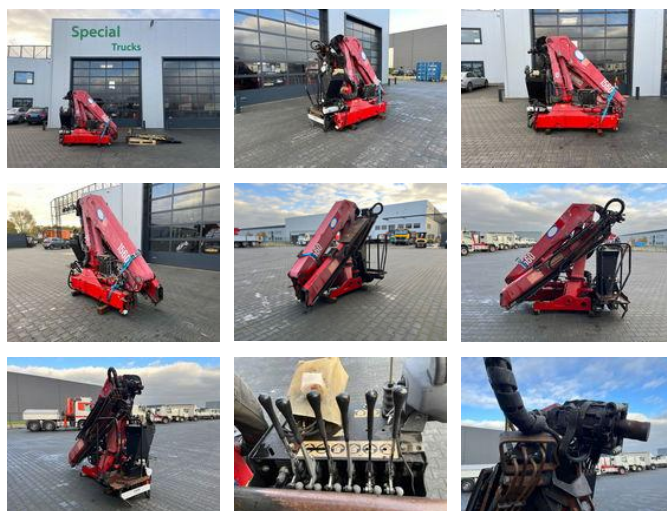

# HMF 1560 K2 Crane / Kraan / Autolaadkraan / Ladekranen / Kran / Grua / Grues

## General features

Brand	HMF
Subcategory	Loader crane
Odometer reading	2.500km
Construction year	2006
Date of first registration	31-12-2006
Condition	Used
General condition	Good
CE marking	Yes

## Characteristics

Lifting height 1.040cm