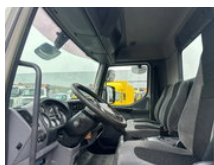

DAF LF 45.160 4x2 / 3 Zijdige Kipper / Hiab 045-1

General features

Brand	DAF
Model	LF 45.160
Subcategory	Tipper
Odometer reading	295.411km
Construction year	2008
Date of first registration	06-11-2008
Condition	Used
General condition	Good
Fuel	Diesel
Emission class	Euro 5

Characteristics

Empty weight	5.050kg
Load capacity	2.440kg
GVW	7.490kg
Cabin	No
Lifting capacity	2.900kg
Lifting height	800cm

DAF LF 45.160 4x2 / 3 Zijdige Kipper / Hiab 045-1

Technical specifications

Number of axes	2
Axis configuration	4x2
Transmission	Manual
Engine output	117kw